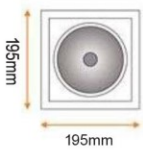

Bright Future LED

T7 CBL

Downlighter & Display Range / Concealed box

Recessed downlighter with independently adjustable head.

Specification

- Aluminium faceted reflector
- Toughened glass
- Suitable for plasterboard ceiling
- Powder coated finish
- Adjustable on 2 axis
- LED 4000°K

Application

- Shops
- Gallery

Dimensions

Product Codes

1 Fitting

| | | | |
|------------|--------------|-----|------------|
| LED | T7CBL1100EZ | 11W | 1 x 1100Lm |
| LED | T7CBL12000EZ | 20W | 1 x 2000Lm |
| LED | T7CBL13000EZ | 30W | 1 x 3000Lm |