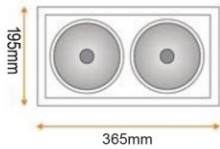

Bright Future LED

T7 CBL

Downlighter & Display Range / Concealed box

Recessed downlighter with independently adjustable head.

Specification

- Aluminium faceted reflector
- Toughened glass
- Suitable for plasterboard ceiling
- Powder coated finish
- Adjustable on 2 axis
- LED 4000°K

Application

- Shops
- Gallery

Dimensions

Product Codes

1 Fitting

| | | | |
|------------|--------------|-----|------------|
| LED | T7CBL1100EZ | 11W | 1 x 1100Lm |
| LED | T7CBL12000EZ | 20W | 1 x 2000Lm |
| LED | T7CBL13000EZ | 30W | 1 x 3000Lm |