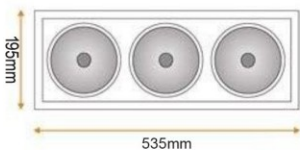

Bright Future LED

T7 CBL

Downlighter & Display Range / Concealed box

Recessed downlighter with independently adjustable head.

Specification

- Aluminium faceted reflector
- Toughened glass
- Suitable for plasterboard ceiling
- Powder coated finish
- Adjustable on 2 axis
- LED 4000°K

Application

- Shops
- Gallery

Dimensions

Product Codes

1 Fitting

| | | | |
|------------|--------------|-----|------------|
| LED | T7CBL1100EZ | 11W | 1 x 1100Lm |
| LED | T7CBL12000EZ | 20W | 1 x 2000Lm |
| LED | T7CBL13000EZ | 30W | 1 x 3000Lm |