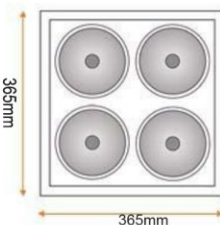

Bright Future LED

T7 CBL

Downlighter & Display Range / Concealed box

Recessed downlighter with independently adjustable head.

Specification

- Aluminium faceted reflector
- Toughened glass
- Suitable for plasterboard ceiling
- Powder coated finish
- Adjustable on 2 axis
- LED 4000°K

Application

- Shops
- Gallery

Dimensions

Product Codes

1 Fitting

| | | | |
|------------|--------------|-----|------------|
| LED | T7CBL1100EZ | 11W | 1 x 1100Lm |
| LED | T7CBL12000EZ | 20W | 1 x 2000Lm |
| LED | T7CBL13000EZ | 30W | 1 x 3000Lm |