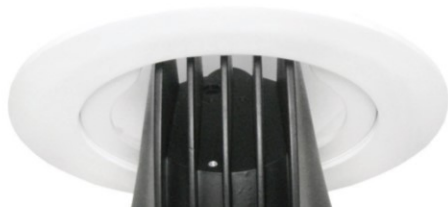

# T7 RAS

Downlighter & Display Range / Recessed Adjustable Spotlight

Recessed circular adjustable white LED downlight suitable for wall washing and retail display.

### Specification

- Die cast body
- Toughened glass
- Powder coated finish
- Adjustable
- LED 4000°K