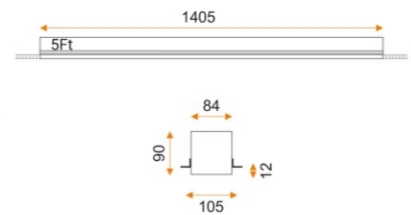

Bright Future LED Product data sheet

T6LIRT5500EZ

Recessed Range/Linear Recessed Trimless

Product Codes				
LED	T6LIRT5500EZ	1405x105x90mm	38W	5500lm
Emergency				
EM	T6LIRT5500EZ/EM	1405x105x90mm	38W	5500lm
DALI				
DALI	T6LIRT5500XD	1405x105x90mm	38W	5500lm

Dimensions

Material and Finish	
• Extruded aluminium housing	• U.V. stabilised to prevent discolouring
• PMMA diffuser	• Powder coated finished

Weight

LED Characteristics	
CCT	4000°K
Ra (CRI)	>80
Life expectancy	50,000 hrs L80 B10
Board lumens	5500lm
Rated power	38W

Electrical Input	
Rated input voltage	~230-240V AC
Rated input frequency	50-60Hz
Power factor	>0.9
Running current	0.19A
Total wattage	40W

Photometric Data	
Calculation file	T6LIRT5500EZ.Idt
LOR	99.98%
Luminaire lumens	3980lm
Efficacy LL/CW	99.5