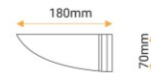

Material and Finish

- Injection moulded end caps
- U.V. stabilised to prevent discolouring
- Suitable for wall mounting
- Fabricated steel body

Dimensions

LED Characteristics

CCT	4000K
Ra (CRI)	>80
Life expectancy	50,000 hrs L80 B10
Board lumens	3360lm
Rated power	25W