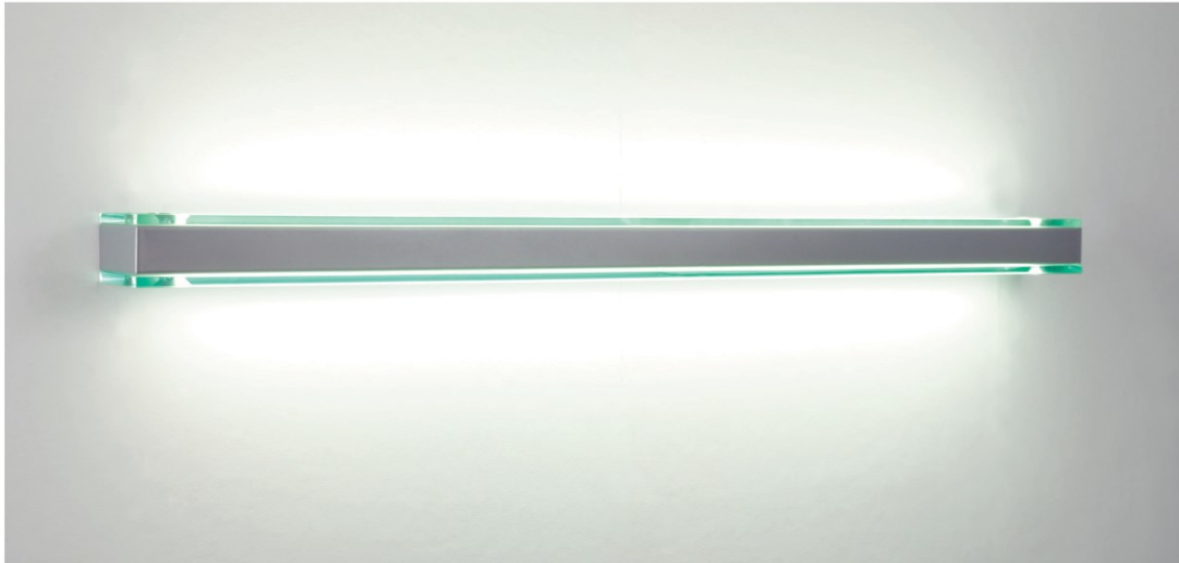

Product data sheet

	CRI 80	17W	31W
3 Warm White LED (3000K)			
Lumen Output		2560 lm	5120 lm
LOR		0.73	0.73
CRI		80	80
Total Power		18.6W	35.5W
Power Factor		0.90	0.95
Running Current		0.09A	0.16A
Inrush Current		8.0A (100us)	23.3A (168us)
Efficacy		100 lm/W	105 lm/W
Emergency Output (BLF)		409 (16%)	409 (8%)
4 Neutral White LED (4000K)			
Lumen Output		2672 lm	5346 lm
LOR		0.73	0.73
CRI		80	80
Total Power		18.6W	35.5W
Power Factor		0.90	0.95
Running Current		0.09A	0.16A
Inrush Current		8.0A (100us)	23.3A (168us)
Efficacy		104 lm/W	109 lm/W
Emergency Output (BLF)		427 (16%)	427 (8%)

Linaj 98l

LED       

17W	LED	1200mm	WL98l	LED	17	+	433
31W	LED	1200mm	WL98l	LED	31	+	433

Gear types F & G must be operated through a DSI

- A** Integral Driver
- E** Emergency
- F** Digital Dim
- G** Digital Dim + Emergency
- J** Switch Dim
- K** K Switch Dim + Emergency
- S** DALI Dim
- T** DALI Dim + Emergency
- C** DALI Dim + DALI Emergency

3 Warm (3000K) **4** Neutral (4000K)

1 White (RAL 9010) **2** Urban Graphite (RAL 7046) **3** Black (RAL 9005)

Luminescent Trim *Shown*

- Sleek stunning minimalistic design
- Available in a choice of lumen outputs, delivering up to 5346 lumen:
- Efficacies up to 109 lm/W
- High quality 10mm Etched glass to upper and lower fascia
- 55,000 hour life expectancy (L80 B10)
- Horizontal and vertical mounting, Linaj Link format available
- Striking optional Luminescent Trims offer colour customisation