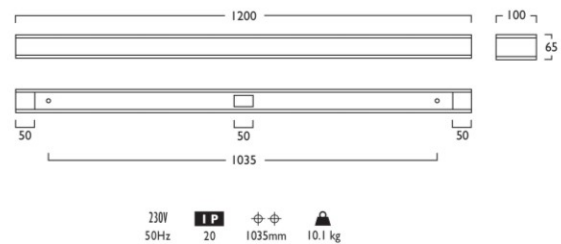

Product data sheet

	CRI 80	17W	31W
3 Warm White LED (3000K)			
Lumen Output		2560 lm	5120 lm
LOR		0.73	0.73
CRI		80	80
Total Power		18.6W	35.5W
Power Factor		0.90	0.95
Running Current		0.09A	0.16A
Inrush Current		8.0A (100us)	23.3A (168us)
Efficacy		100 lm/W	105 lm/W
Emergency Output (BLF)		409 (16%)	409 (8%)
4 Neutral White LED (4000K)			
Lumen Output		2672 lm	5346 lm
LOR		0.73	0.73
CRI		80	80
Total Power		18.6W	35.5W
Power Factor		0.90	0.95
Running Current		0.09A	0.16A
Inrush Current		8.0A (100us)	23.3A (168us)
Efficacy		104 lm/W	109 lm/W
Emergency Output (BLF)		427 (16%)	427 (8%)

Linaj 98l

LED       

17W	LED	1200mm	WL98l	LED	17	+	433
31W	LED	1200mm	WL98l	LED	31	+	433

Gear types F & G must be operated through a DSI

- A** Integral Driver
- E** Emergency
- F** Digital Dim
- G** Digital Dim + Emergency
- J** Switch Dim
- K** K Switch Dim + Emergency
- S** DALI Dim
- T** DALI Dim + Emergency
- C** DALI Dim + DALI Emergency

3 Warm (3000K) **4** Neutral (4000K)

1 White (RAL 9010) **2** Urban Graphite (RAL 7046) **3** Black (RAL 9005)

Luminescent Trim *Shown*

- Sleek stunning minimalistic design
- Available in a choice of lumen outputs, delivering up to 5346 lumen:
- Efficacies up to 109 lm/W
- High quality 10mm Etched glass to upper and lower fascia
- 55,000 hour life expectancy (L80 B10)
- Horizontal and vertical mounting, Linaj Link format available
- Striking optional Luminescent Trims offer colour customisation