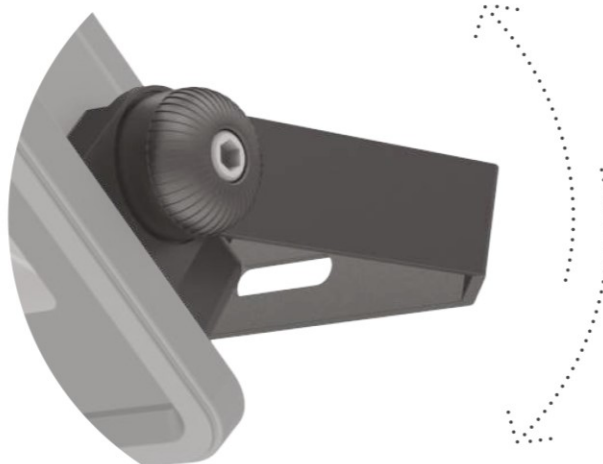

# FLOODLIGHTS - ELITE COMMERCIAL

50,000  
Hours

5  
Years  
Warranty

Our Floodlight - Elite offers a quick and easy upgrade for existing flood fixtures. Designed for low energy, long life & low maintenance, they are an ideal replacement for HID products. All Venture LED Floodlights are IP65 rated, ensuring weather protection.

FLD086

FLD087  
FLD088

- Benefits**
- 105 Lumens per Watt
  - Robust design
  - Locking rotatable bracket

- Applications**
- Floodlighting
  - Car parks
  - Warehouses

FLD089  
FLD090

| PART NO. | WATTAGE | DESCRIPTION                | BEAM | EFFICACY | LUMENS | Ra/CCT | SYSTEM POWER |
|----------|---------|----------------------------|------|----------|--------|--------|--------------|
| FLD086   | 60W     | 60W Elite Floodlight, 840  | 120° | 105      | 6,300  | 840    | 60W          |
| FLD087   | 90W     | 90W Elite Floodlight, 840  | 120° | 105      | 9,450  | 840    | 90W          |
| FLD088   | 120W    | 120W Elite Floodlight, 840 | 120° | 105      | 12,600 | 840    | 120W         |
| FLD089   | 150W    | 150W Elite Floodlight, 840 | 120° | 105      | 15,750 | 840    | 150W         |
| FLD090   | 180W    | 180W Elite Floodlight, 840 | 120° | 105      | 18,900 | 840    | 180W         |