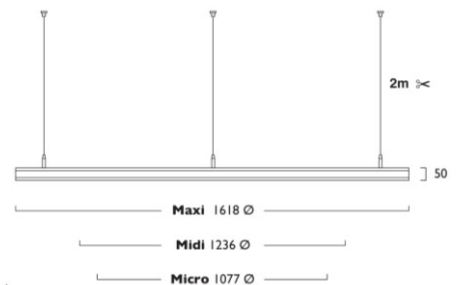

**Product data sheet**

3 Warm White LED (3000K)	CRI 80	48W	55W	72W
Lumen Output		6270 lm	7220 lm	9500 lm
LOR		0.72	0.72	0.72
CRI		80	80	80
Total Power		54.2W	62.4W	81.4W
Power Factor		0.90	0.90	0.90
Running Current		0.26A	0.30A	0.39A
Inrush Current		23.0A	23.0A	43.0A
Efficacy		83 lm/W	83 lm/W	84 lm/W
Emergency Output (BLF)		N/A	N/A	N/A

4 Neutral White LED (4000K)	CRI 80	48W	55W	72W
Lumen Output		6600 lm	7600 lm	10000 lm
LOR		0.72	0.72	0.72
CRI		80	80	80
Total Power		54.2W	62.4W	81.4W
Power Factor		0.90	0.90	0.90
Running Current		0.26A	0.30A	0.39A
Inrush Current		23.0A	23.0A	43.0A
Efficacy		87 lm/W	87 lm/W	88 lm/W
Emergency Output (BLF)		N/A	N/A	N/A

71 x 416  
48

**Explora® Halo** Pendant

LED CRI 80

48W	LED	Micro	PN1103	LED	48	+	481
55W	LED	Midi	PN1104	LED	55	+	482
72W	LED	Maxi	PN1105	LED	72	+	483

- Elegant LED circular pendant with Chrome finish
- Available in Maxi, Midi and Micro sizes
- Choice of lumen outputs, delivering up to 10,000 lumens
- Efficacies of up to 88 lm/W, CRI 80
- Life expectancy of 35,000 hours (L70 B50)
- Single colour, with RGB available on request (Micro and Midi only)
- Colour options apply to Driver Housing