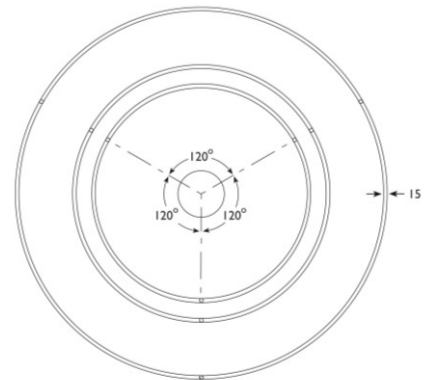

**Product data sheet**

3 Warm White LED (3000K)	CRI 80	48W	55W	72W
Lumen Output		6270 lm	7220 lm	9500 lm
LOR		0.72	0.72	0.72
CRI		80	80	80
Total Power		54.2W	62.4W	81.4W
Power Factor		0.90	0.90	0.90
Running Current		0.26A	0.30A	0.39A
Inrush Current		23.0A	23.0A	43.0A
Efficacy		83 lm/W	83 lm/W	84 lm/W
Emergency Output (BLF)		N/A	N/A	N/A

4 Neutral White LED (4000K)	CRI 80	48W	55W	72W
Lumen Output		6600 lm	7600 lm	10000 lm
LOR		0.72	0.72	0.72
CRI		80	80	80
Total Power		54.2W	62.4W	81.4W
Power Factor		0.90	0.90	0.90
Running Current		0.26A	0.30A	0.39A
Inrush Current		23.0A	23.0A	43.0A
Efficacy		87 lm/W	87 lm/W	88 lm/W
Emergency Output (BLF)		N/A	N/A	N/A

71 x 416  
48

**Explora® Halo** Pendant

LED CRI 80

48W	LED	Micro	PN1103	LED	48	+	481
55W	LED	Midi	PN1104	LED	55	+	482
72W	LED	Maxi	PN1105	LED	72	+	483

- Elegant LED circular pendant with Chrome finish
- Available in Maxi, Midi and Micro sizes
- Choice of lumen outputs, delivering up to 10,000 lumens
- Efficacies of up to 88 lm/W, CRI 80
- Life expectancy of 35,000 hours (L70 B50)
- Single colour, with RGB available on request (Micro and Midi only)
- Colour options apply to Driver Housing