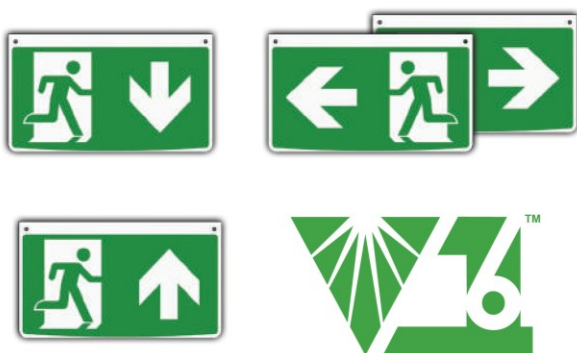

EMERGENCY 6 IN 1 EXIT SIGN

The new Emergency 6 in 1 lighting fixture is versatile to suit any location and application. The fixture can be suspended, surface mounted, recess mounted, and arm or wall mounted. Interchangeable legends cater for every installation and the built-in task light ensures a safe and comfortable working environment.

Physical Data	IP Rating	IP20
	Weight (kg)	
	3W	0.7
	Dimensions (mm)	
	3W	310 x 235 x 50

- Benefits**
- Optional LED task lighting
 - Self-test as standard
 - 3 hours maintained / non-maintained power

- Applications**
- Offices
 - Corridors
 - Exit routes