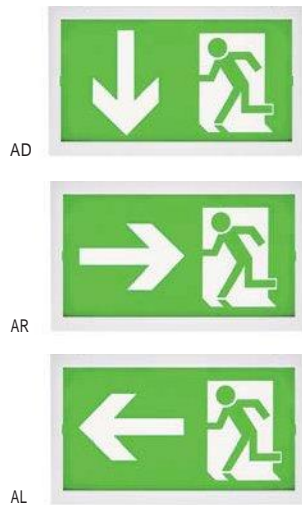

Product Codes

LED	TEEXITM4ER*	4W Maintained Wall / Recessed	50 Lm
IMPROVEMENTS	Wattage consumption and performance is subject to improvements. Please check the current technical data at the time of purchase.