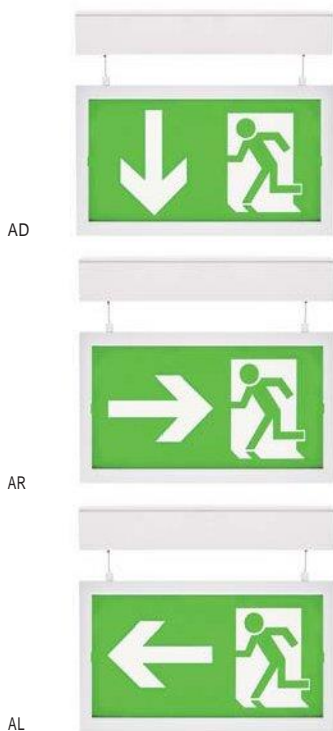

TE EXIT / P

Emergency Range / Emergency Exit Pendant

Suspended LED exit sign offering long life and low energy. White finish as standard.

Specification

- Extruded aluminium panel
- Polycarbonate panel

Application

- Corridors
- Communal Area
- Call Centre
- Healthcare
- Medical Centre
- Reception
- Offices
- Shops
- Conference Room

Product Codes

LED	TEEXITM3EP*	4W Maintained Pendant	50Lm
IMPROVEMENTS	Wattage consumption and performance is subject to improvements. Please check the current technical data at the time of purchase.		

Select Legend

- *TEEXITAD Arrow Down
- *TEEXITAR Arrow Right
- *TEEXITAL Arrow Left

Dimensions