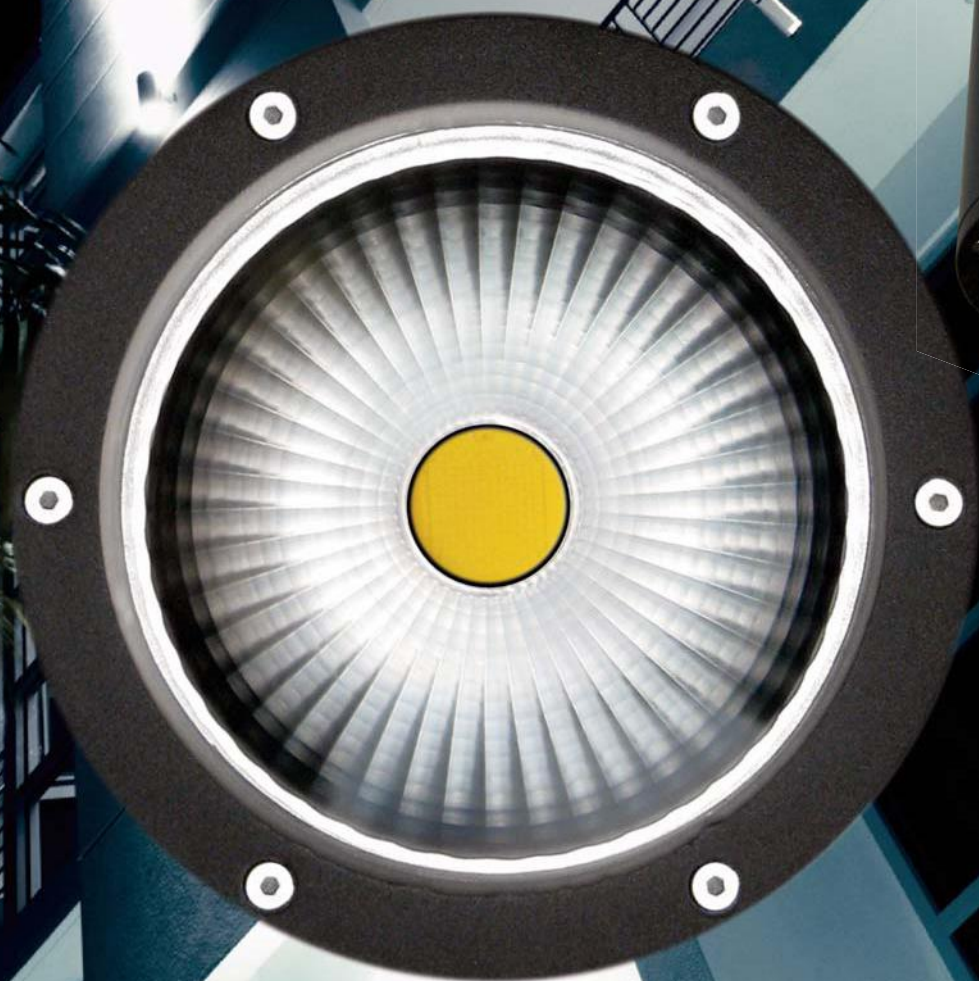

Bright Future Lighting

T9 TUB-1 / TUB 2

Exterior Range / Tube

www.brightfuturelighting.co.uk

Telephone: 0844 335 1021

Fax: 01905 620776

Email: sales@brightfuturelighting.co.uk