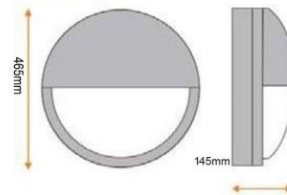

Dimensions

www.brightfuturelighting.co.uk

Telephone: 0844 335 1021

Fax: 01905 620776

Email: sales@brightfuturelighting.co.uk