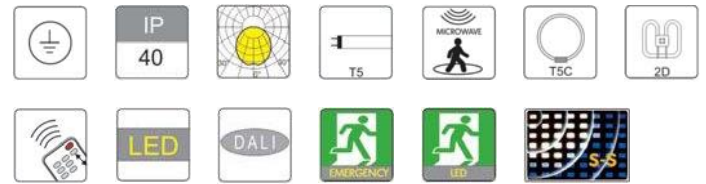

T6 RSH

Recessed Range / Recessed Square Round

A slimline circular luminaire designed for 600mm x 600mm t-grid ceiling, with a selection of coloured filters available.

Specification

- Injection moulded polycarbonated opal diffuser
- Injection moulded polycarbonate base
- U.V. stabilised to prevent discolouring
- Fabricated steel body
- Powder coated finish
- LED 4000°K

Application

- Corridors
- Reception
- Circulation Area
- Medical Center