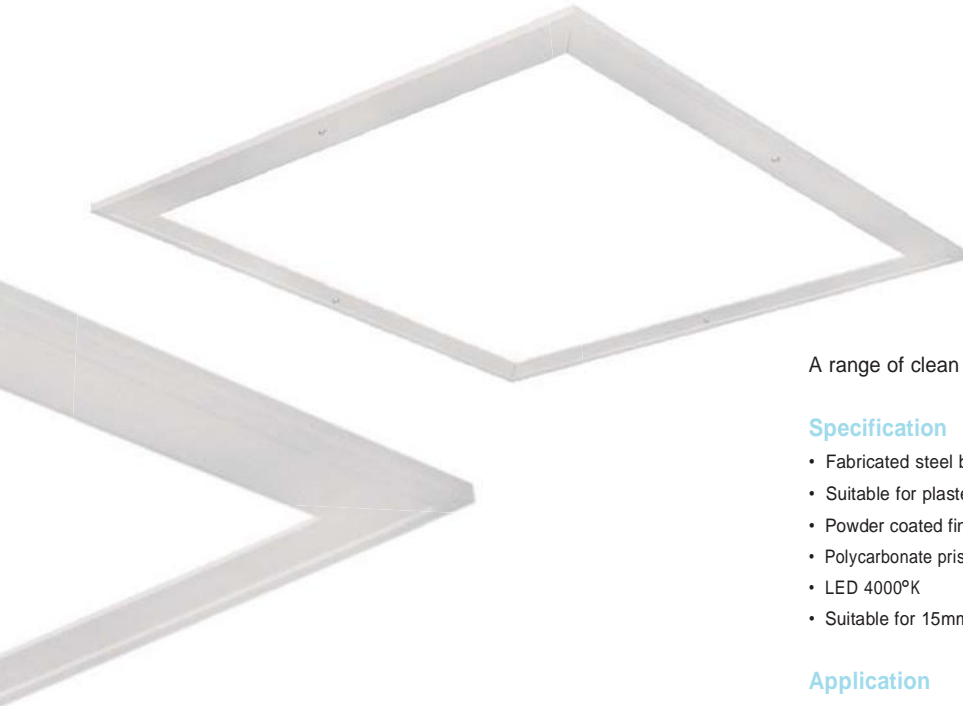

A range of clean room luminaire with IP54 rating and opal panel.

Specification

- Fabricated steel body
- Suitable for plasterboard ceiling
- Powder coated finish
- Polycarbonate prismatic TP (a)
- LED 4000°K
- Suitable for 15mm - 25mm Grid ceiling

Dimensions