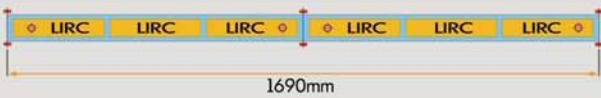

Bright Future Lighting

T6 LIRC

Recessed LED Range / Linear Recessed Continuous

8W
1100lm
280mm

14W
1680lm
280mm

19W
2260lm
280mm

LED Board

Product Code