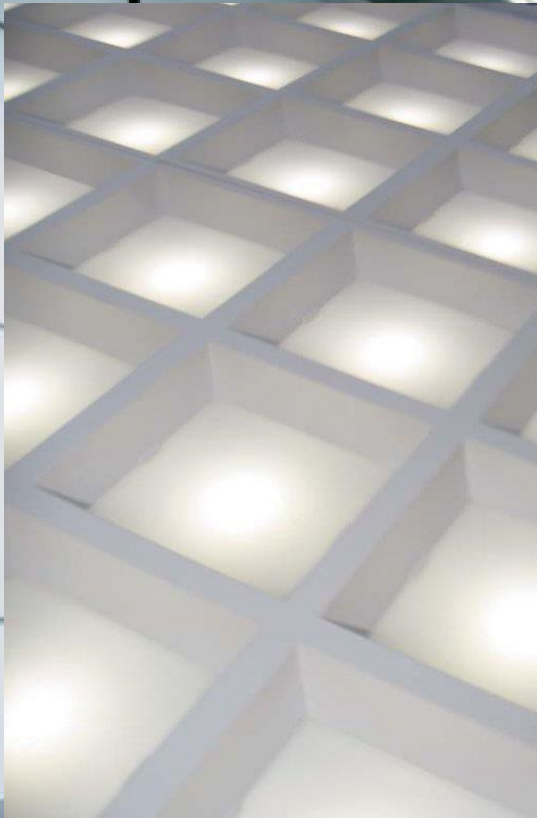

Bright Future Lighting

T6 GRI

Recessed LED Range / Recessed grid with
Opal Diffuser

www.brightfuturelighting.co.uk

Telephone: 0844 335 1021

Fax: 01905 620776

Email: sales@brightfuturelighting.co.uk