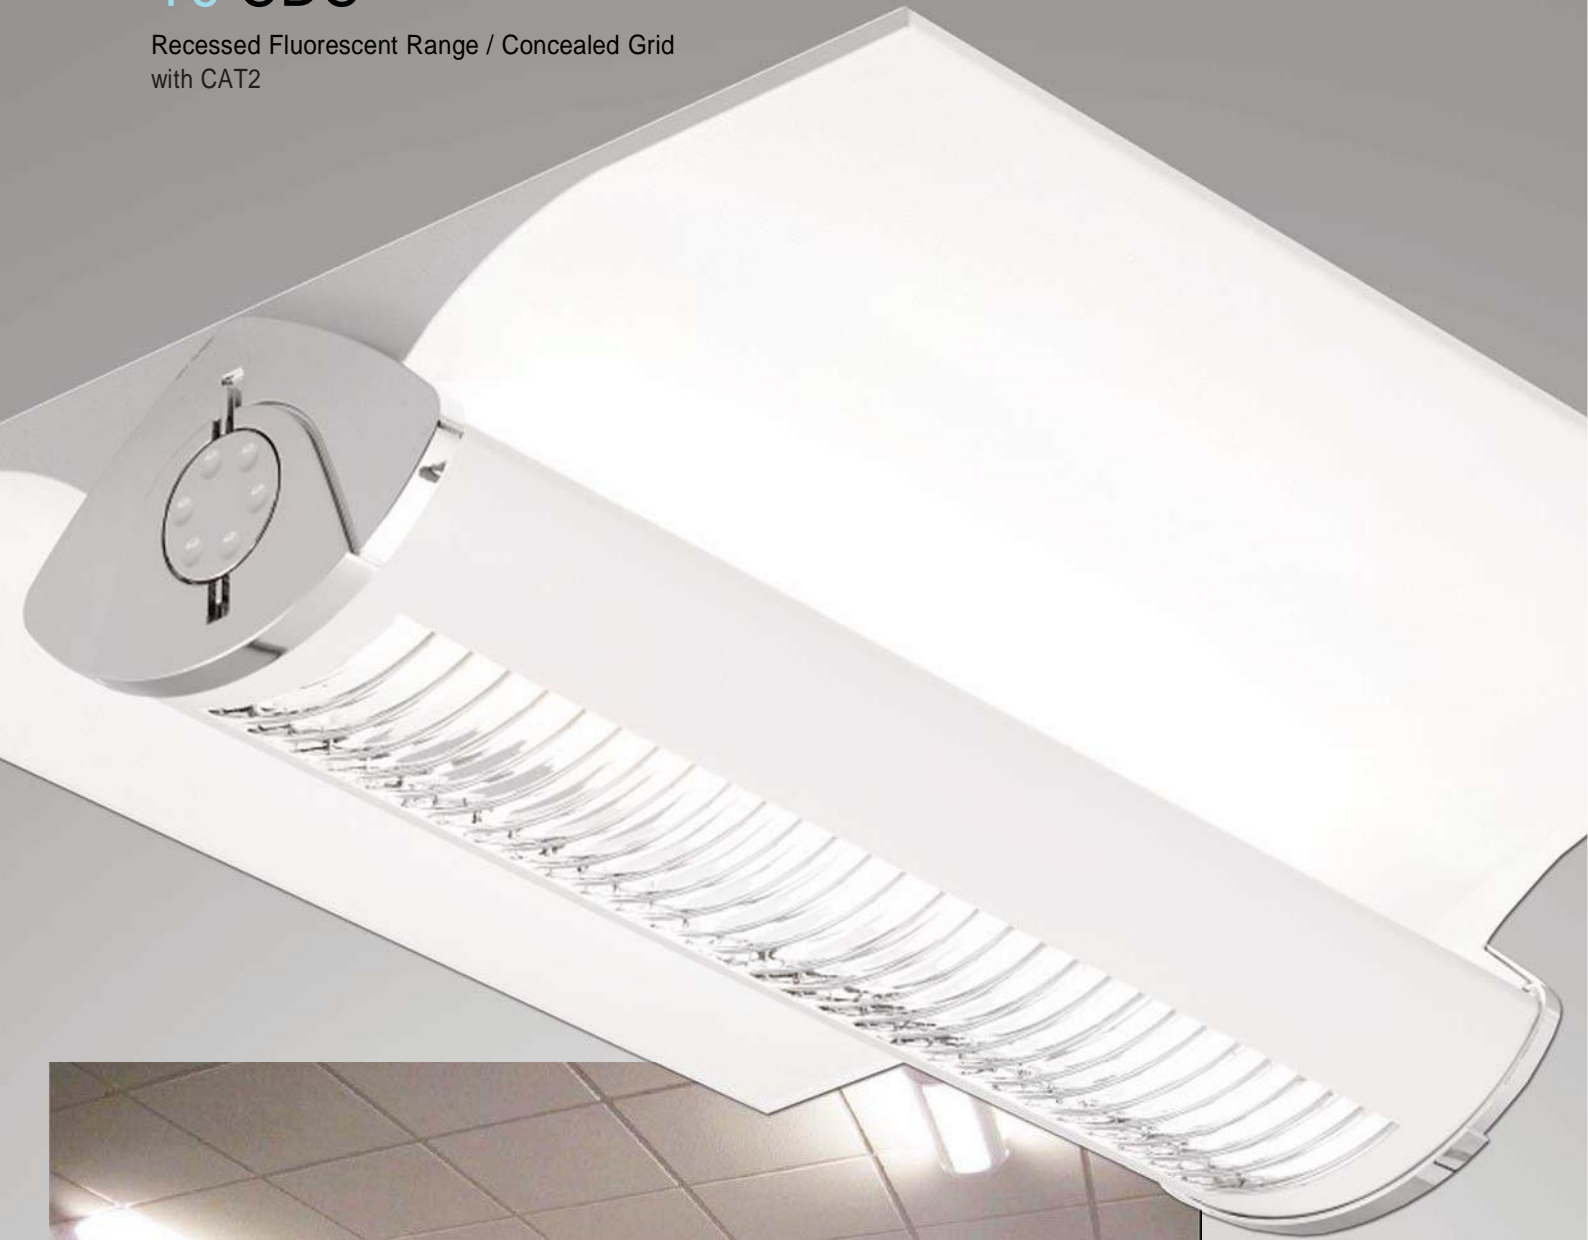

T6 CDC

Recessed Fluorescent Range / Concealed Grid
with CAT2

www.brightfuturelighting.co.uk

Telephone: 0844 335 1021

Fax: 01905 620776

Email: sales@brightfuturelighting.co.uk