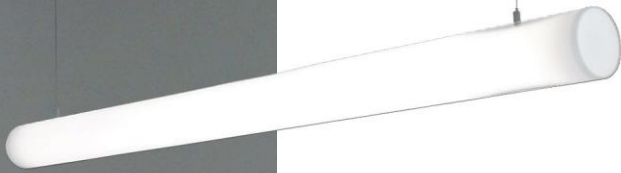

Bright Future Lighting

T5 PIP

Architectural Range / Pipe

An unusual slimline pendant with a simple cylinder shaped body providing a distinctive lighting solution.

Specification

- Extruded opal polycarbonate diffuser
- U.V. stabilised to prevent discolouring
- Powder coated finish
- LED 4000°K

Application

- Stairwells
- Reception
- Call Centres
- Circulation Areas
- Healthcare
- Shopping Centres
- Communal Areas
- Shops
- Public Areas

Product Codes

LED	T9PIP5500EZ	38W	5500 Lm
LED	T9PIP8400EZ	62W	8400 Lm
LED	T9PIP11300EZ	94W	11300 Lm
EM	Add suffix /EM for 3hr Maintained Emergency		
IMPROVEMENTS	Wattage consumption and performance is subject to improvements. Please check the current technical data at the time of purchase.		