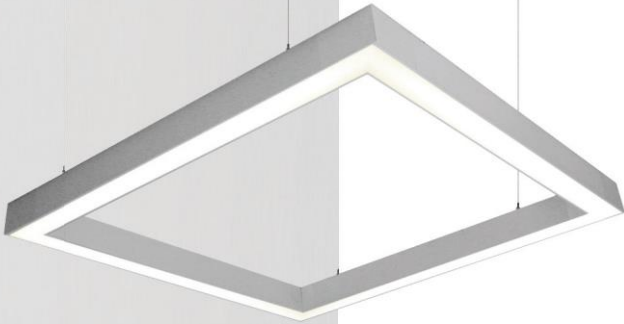

Bright Future Lighting

T5 LASQ - LBSQ

Architectural Range / Linear Square Type A / Type B

*Special sizes can be made on request.
Please contact a member of the sales
department

www.brightfuturelighting.co.uk

Telephone: 0844 335 1021

Fax: 01905 620776

Email: sales@brightfuturelighting.co.uk

T5 LASQ - LBSQ

Architectural Range / Linear Square Type A / Type B

This suspended pendant luminaire has a slim and subtle design giving a great impact in open space areas. Available in two sizes: as standard (Other sizes can be manufactured on request).

Specification

- Aluminium housing
- U.V. stabilised to prevent discolouring
- Opal diffuser
- Adjustable wire suspension
- LED 4000°K

Application

- Stairwell
- Retail Shops
- Entrance foyer
- Shopping Centre
- Feature Lighting