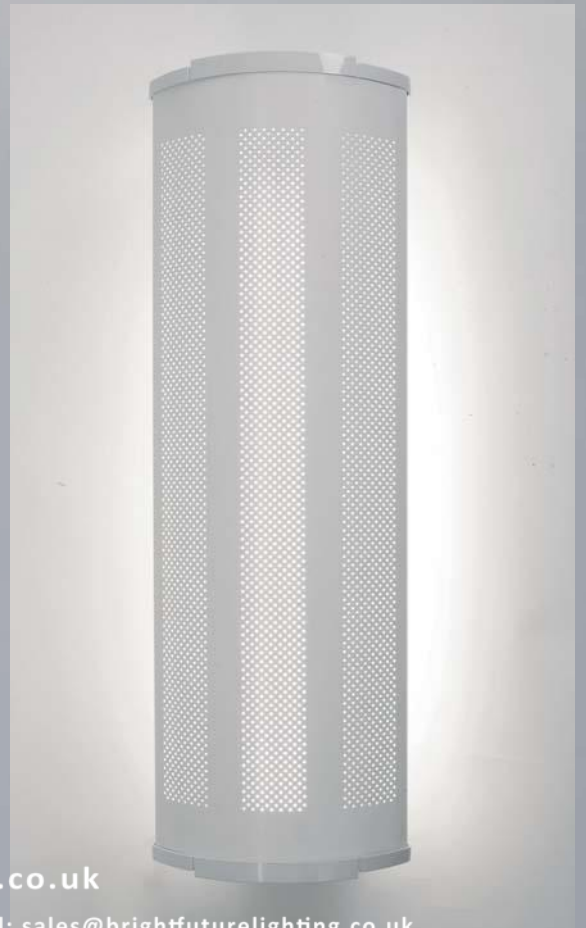

Bright Future Lighting

T3 WDD - WDP

Compact Decorative Range / Wall Deluxe

www.brightfuturelighting.co.uk

Telephone: 0844 335 1021

Fax: 01905 620776

Email: sales@brightfuturelighting.co.uk