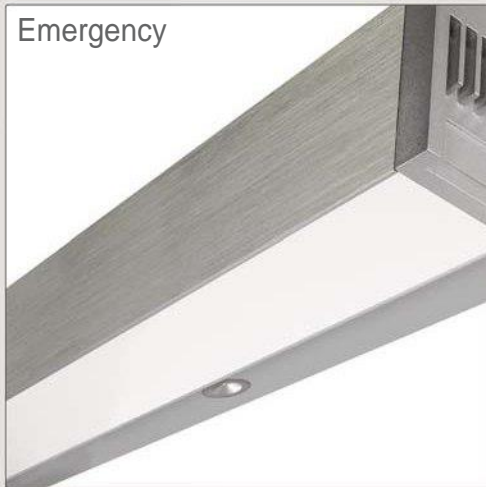

Product Codes

Up / Down Light

LED	T3LIAW4400EZ	605mm	15W / 15W	Down 2200Lm - Up 2200Lm	
LED	T3LIAW6720EZ	605mm	25W / 25W	Down 3360Lm - Up 3360Lm	
LED	T3LIAW9040EZ	605mm	38W / 38W	Down 4520Lm - Up 4520Lm	

Down Light

LED	T3LIBW2200EZ	605mm	15W	Down 2200Lm	
LED	T3LIBW3360EZ	605mm	25W	Down 3360Lm	
LED	T3LIBW4520EZ	605mm	38W	Down 4520Lm	

EM Add suffix /EM for 3hr Maintained Emergency

IMPROVEMENTS Wattage consumption and performance is subject to improvements. Please check the current technical data at the time of purchase.

Emergency