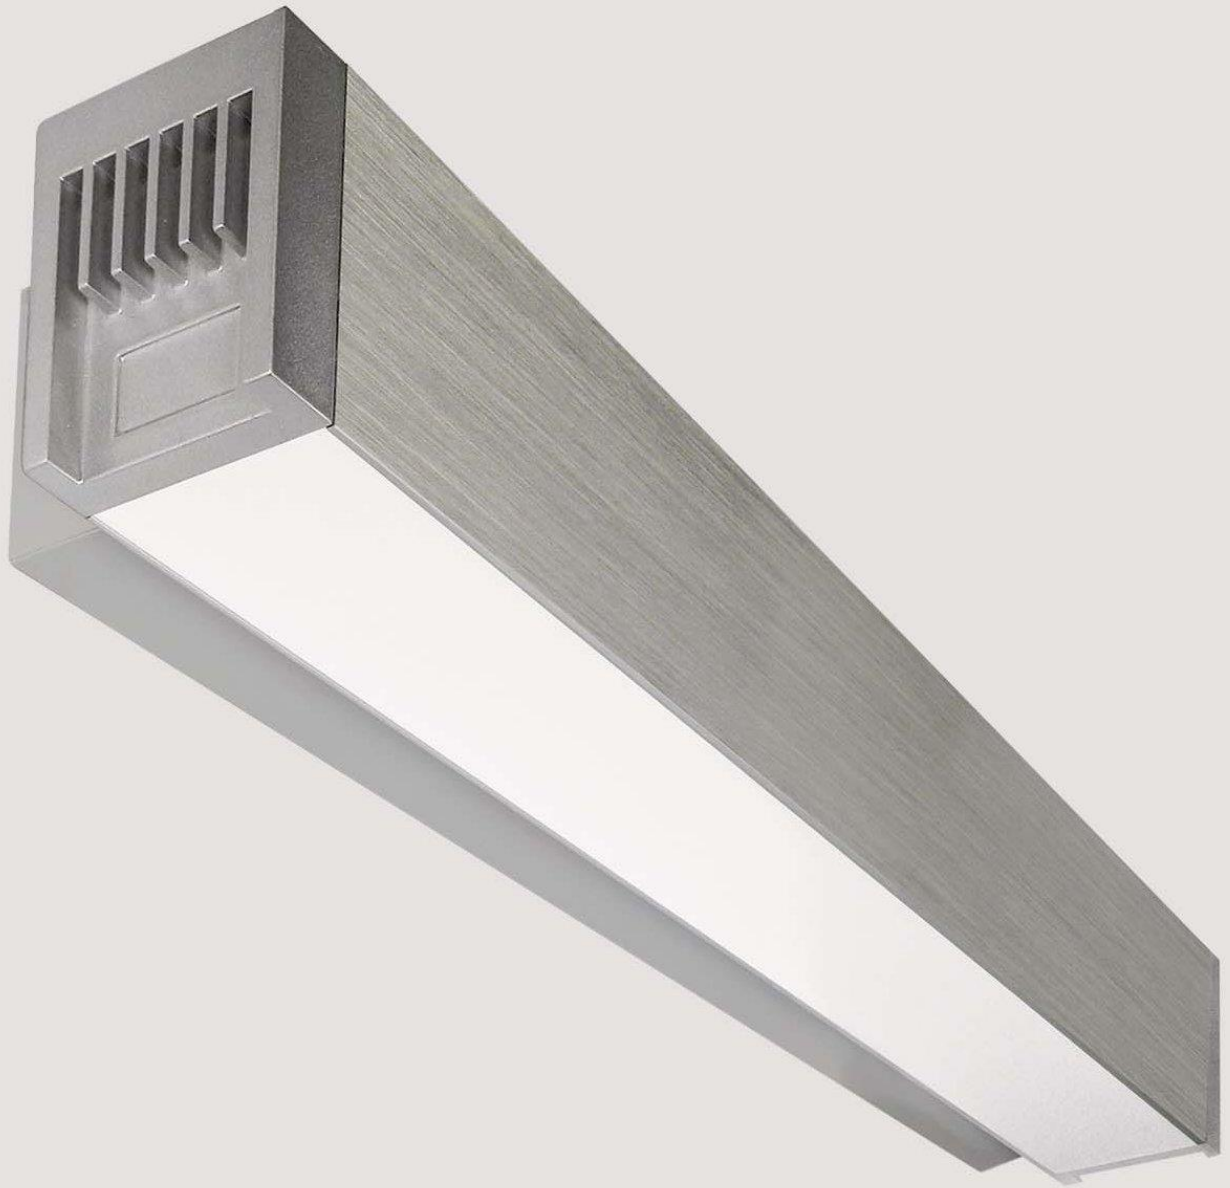

Bright Future Lighting

T3 LIAW

Compact Decorative Range / Linear Wall Up / down lighter

www.brightfuturelighting.co.uk

Telephone: 0844 335 1021

Fax: 01905 620776

Email: sales@brightfuturelighting.co.uk

T3 LIAW - LIBW

Compact Decorative Range / Linear Wall Up / down lighter

Contemporary slimline wall mounted luminaire with a combination of upward and downward light to produce an efficient optical system.

Specification

- U.V. stabilised to prevent discolouring
- PMMA diffuser
- Extruded aluminium housing
- LED 4000°K

Application

- Corridors
- Reception
- Offices
- Hotel
- Medical Centre
- Call centres

Product Codes

Up / Down Light