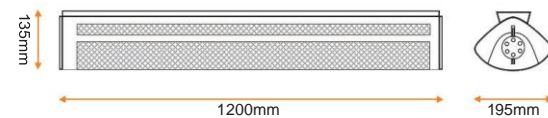

Dimensions