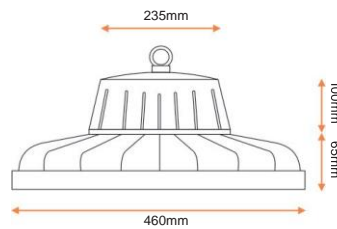

Dimensions

www.brightfuturelighting.co.uk

Telephone: 0844 335 1021

Fax: 01905 620776

Email: sales@brightfuturelighting.co.uk