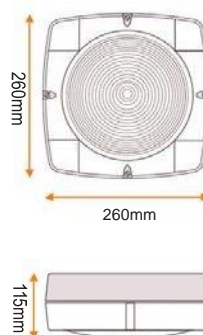

Dimensions

www.brightfuturelighting.co.uk

Telephone: 0844 335 1021

Fax: 01905 620776

Email: sales@brightfuturelighting.co.uk